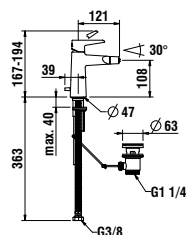

Couleurs / colori: .004